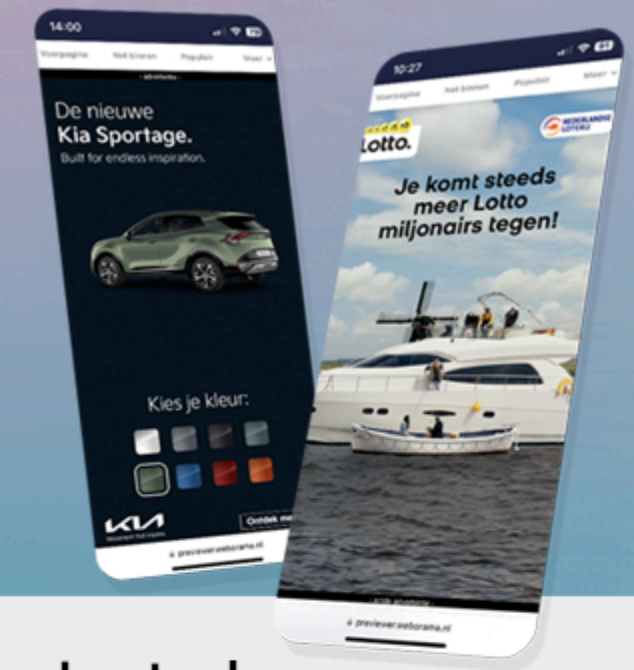

CREATIVES, TECH & EXECUTION

High-impact advertising technology partner for publishers, agencies and advertisers since 2004.

Workflow

- Contact us**
Request a specific HTML5 template or brief our team for a proposal
- Production**
You can design your creations using the received template files and upload them to the previewer yourself, or opt for your creative agency to handle it, or let us take care of both the design and upload to the previewer.
- Process**
Provide trackers or landing pages and we will send 3rd party tags for seamless integration
- Go Live**
You are now ready to set up the campaign in your chosen DSP and go live
- Reporting**
Let us know if you want to use our reporting tool to view metrics and gather learnings

- A programmatic Rich Media network
- Premium publishers, connected & direct
- 25 different categories
- Multiple countries: NL, BE, FR, IT, UK, ES, DE
- One Deal ID for all publishers
- Hosting fees waived
- Eyetracking heatmaps