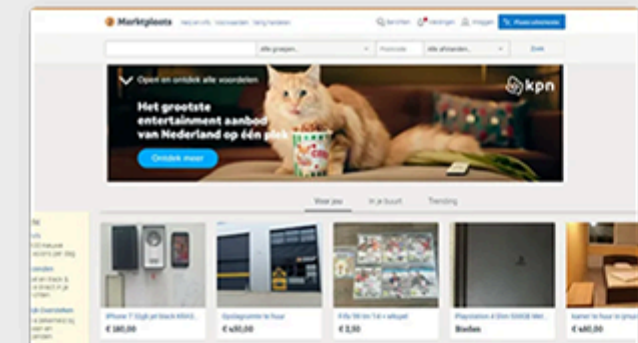

Mobile Vertical
320x500

Mobile Portrait
320x400

Swipecube
300x250 | 320x240

DESKTOP

APTO
1800x1000

Superheader
1800x200

Billboard
970x250

Halfpage Ad
300x600